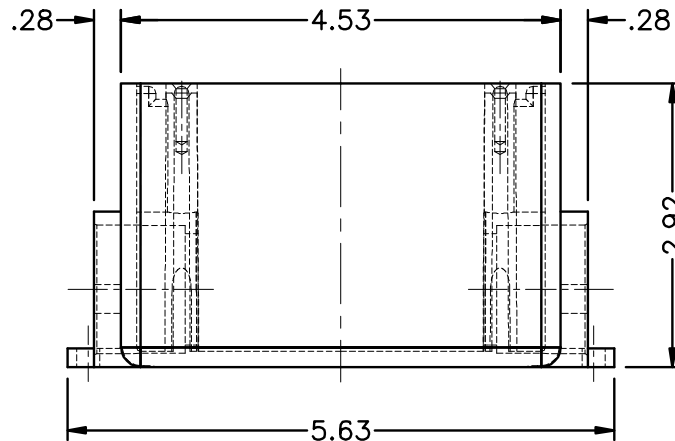

TRADE SIZE
1" (ONE PLCS)

DIMENSIONS SUBJECT TO REVISION W/O NOTICE.

SINGLE GANG DEEP BOX

1" FDC

D01	16APR09	RELEASED - KBL
PLASTIC TRENDS <small>.COM</small>		
56400 Mound Road, Shelby Township, MI 48316 Phone (586) 781-2700 Fax (586) 781-0888		
PRINTED COPIES ARE FOR REFERENCE ONLY DATE 16APR09 BY KBL		
E043006.D01		