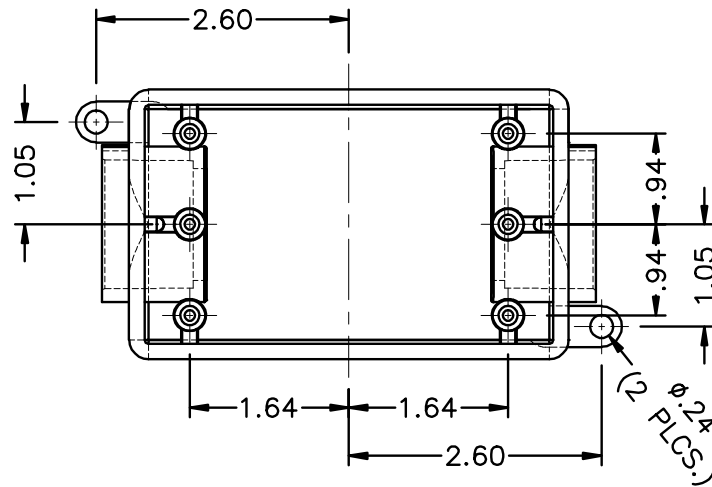

TRADE SIZE
1" (ONE PLCS)

DIMENSIONS SUBJECT TO REVISION W/O NOTICE.

SINGLE GANG DEEP BOX

1" FDC

D01	16APR09	RELEASED - KBL
PLASTIC TRENDS <small>.COM</small>		
56400 Mound Road, Shelby Township, MI 48316 Phone (586) 781-2700 Fax (586) 781-0888		
PRINTED COPIES ARE FOR REFERENCE ONLY DATE 16APR09 BY KBL		
E043006.D01		