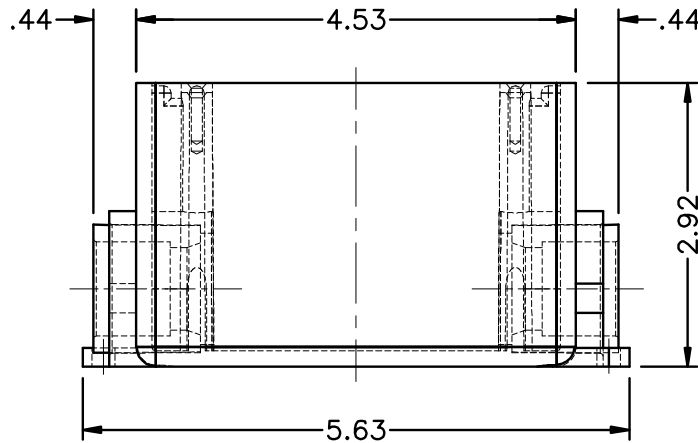

TRADE SIZE
1/2" (TWO PLCS)

DIMENSIONS SUBJECT TO REVISION W/O NOTICE.

SINGLE GANG DEEP BOX
1/2" FDC

D01	16APR09	RELEASED - KBL
PLASTIC TRENDS <small>.COM</small>		
56400 Mound Road, Shelby Township, MI 48316 Phone (586) 781-2700 Fax (586) 781-0888		
PRINTED COPIES ARE FOR REFERENCE ONLY DATE 16APR09 BY KBL		
E043004.D01		