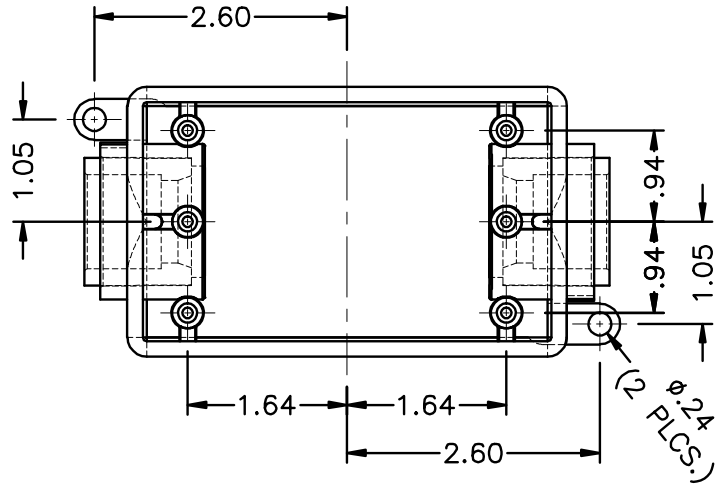

TRADE SIZE
1/2" (TWO PLCS)

DIMENSIONS SUBJECT TO REVISION W/O NOTICE.

SINGLE GANG DEEP BOX
1/2" FDC

D01	16APR09	RELEASED - KBL
PLASTIC TRENDS <small>.COM</small>		
56400 Mound Road, Shelby Township, MI 48316 Phone (586) 781-2700 Fax (586) 781-0888		
PRINTED COPIES ARE FOR REFERENCE ONLY DATE 16APR09 BY KBL		
E043004.D01		