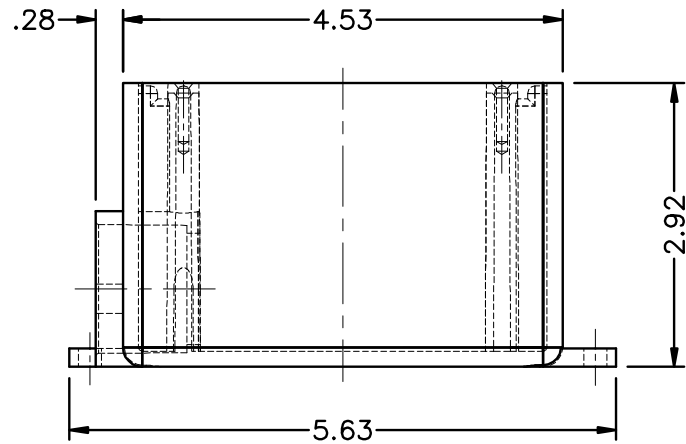

TRADE SIZE  
1" (ONE PLCS)

DIMENSIONS SUBJECT TO REVISION W/O NOTICE.

## 1" FDS

D01	16APR09	RELEASED - KBL
<b>PLASTIC TRENDS</b> <small>.COM</small>		
56400 Mound Road, Shelby Township, MI 48316 Phone (586) 781-2700 Fax (586) 781-0888		
PRINTED COPIES ARE FOR REFERENCE ONLY DATE 16APR09 BY KBL		
E043003.D01		