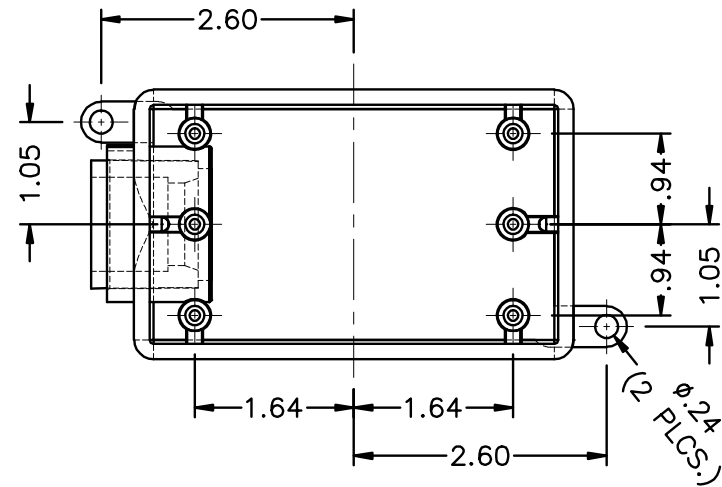

TRADE SIZE
1/2" (ONE PLCS)

DIMENSIONS SUBJECT TO REVISION W/O NOTICE.

SINGLE GANG DEEP BOX

1/2" FDS

D01	16APR09	RELEASED - KBL
PLASTIC TRENDS <small>.COM</small>		
56400 Mound Road, Shelby Township, MI 48316 Phone (586) 781-2700 Fax (586) 781-0888		
PRINTED COPIES ARE FOR REFERENCE ONLY DATE 16APR09 BY KBL		
E043001.D01		