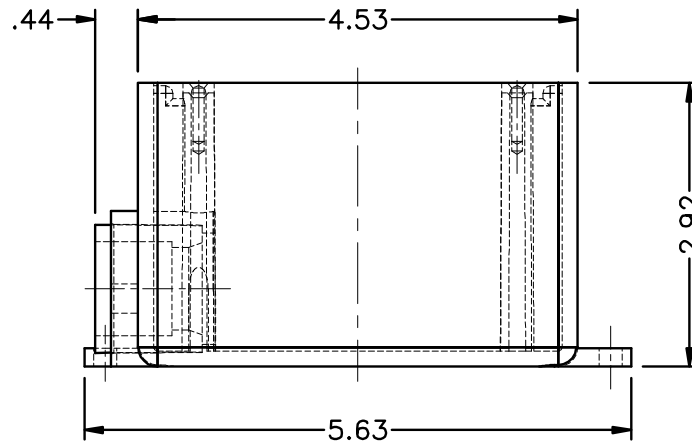

TRADE SIZE
1/2" (ONE PLCS)

DIMENSIONS SUBJECT TO REVISION W/O NOTICE.

SINGLE GANG DEEP BOX

1/2" FDS

D01	16APR09	RELEASED - KBL
PLASTIC TRENDS <small>.COM</small>		
56400 Mound Road, Shelby Township, MI 48316 Phone (586) 781-2700 Fax (586) 781-0888		
PRINTED COPIES ARE FOR REFERENCE ONLY DATE 16APR09 BY KBL		
E043001.D01		