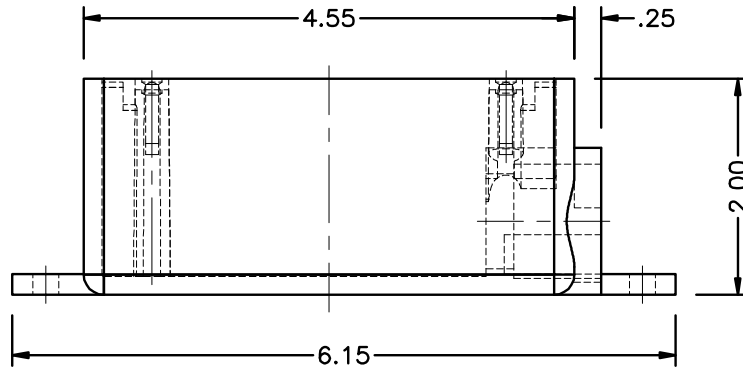

TRADE SIZE
1/2"

DIMENSIONS SUBJECT TO REVISION W/O NOTICE.

SINGLE GANG BOX 1/2" FSS

D01 14APR09 RELEASED - KBL

PLASTIC TRENDS
.COM
 56400 Mound Road, Shelby Township, MI 48316
 Phone (586) 781-2700 Fax (586) 781-0888