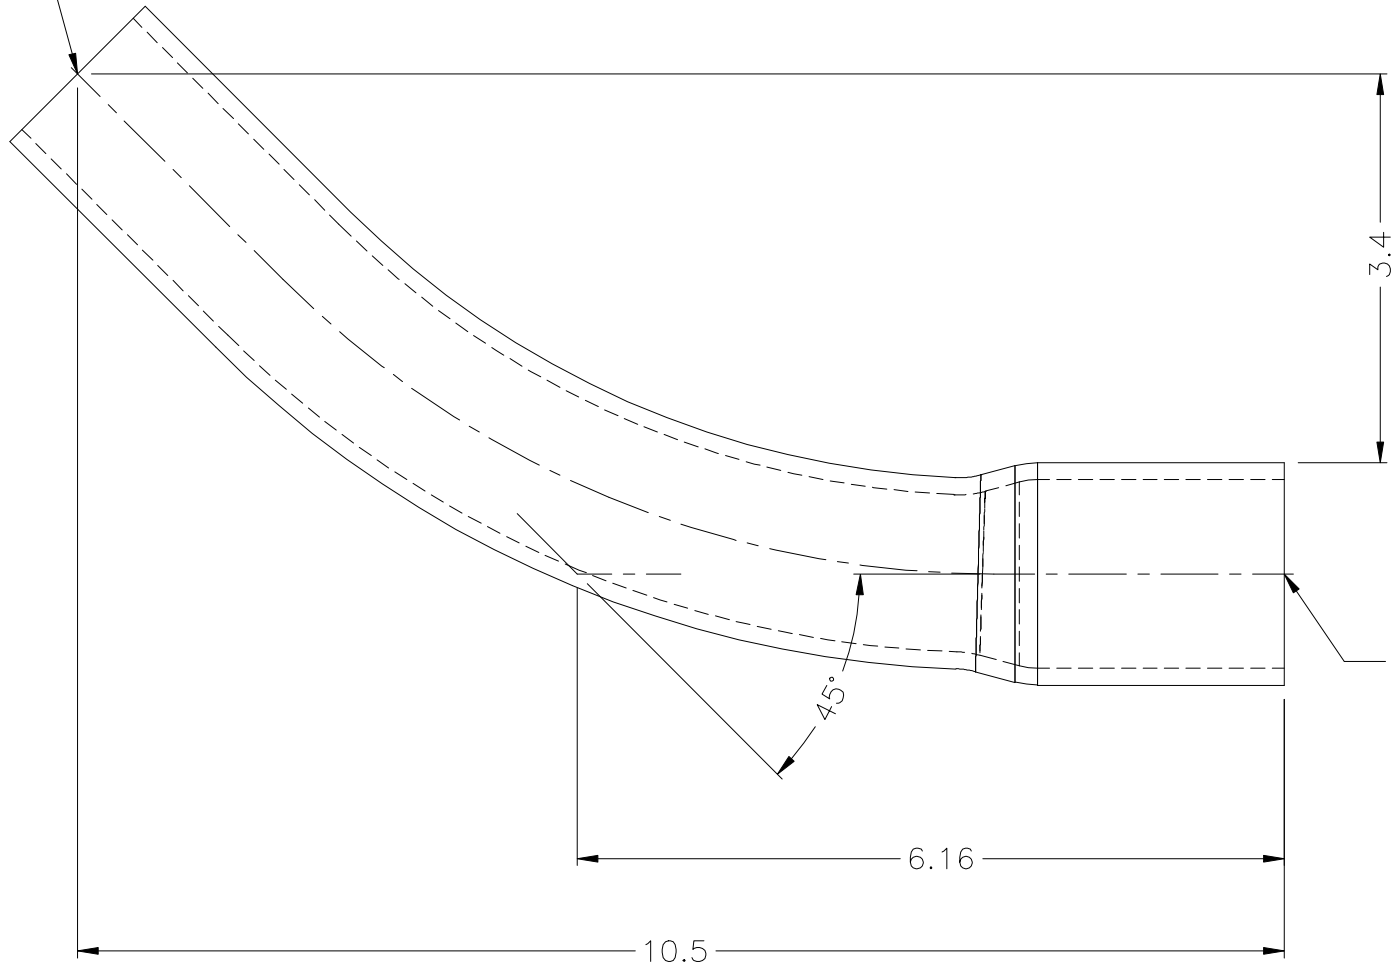

1 1/4"  
PLAIN  
END

1 1/4"  
BELL  
END

DIMENSIONS SUBJECT TO REVISION W/O NOTICE.

**45 DEG. ELBOW ( BELL END & PLAIN )**  
**SIZE 1 1/4"**

D01 27APR09 RELEASED - KBL

**PLASTIC TRENDS**  
.COM

56400 Mound Road, Shelby Township, MI 48316  
Phone (586) 781-2700 Fax (586) 781-0888