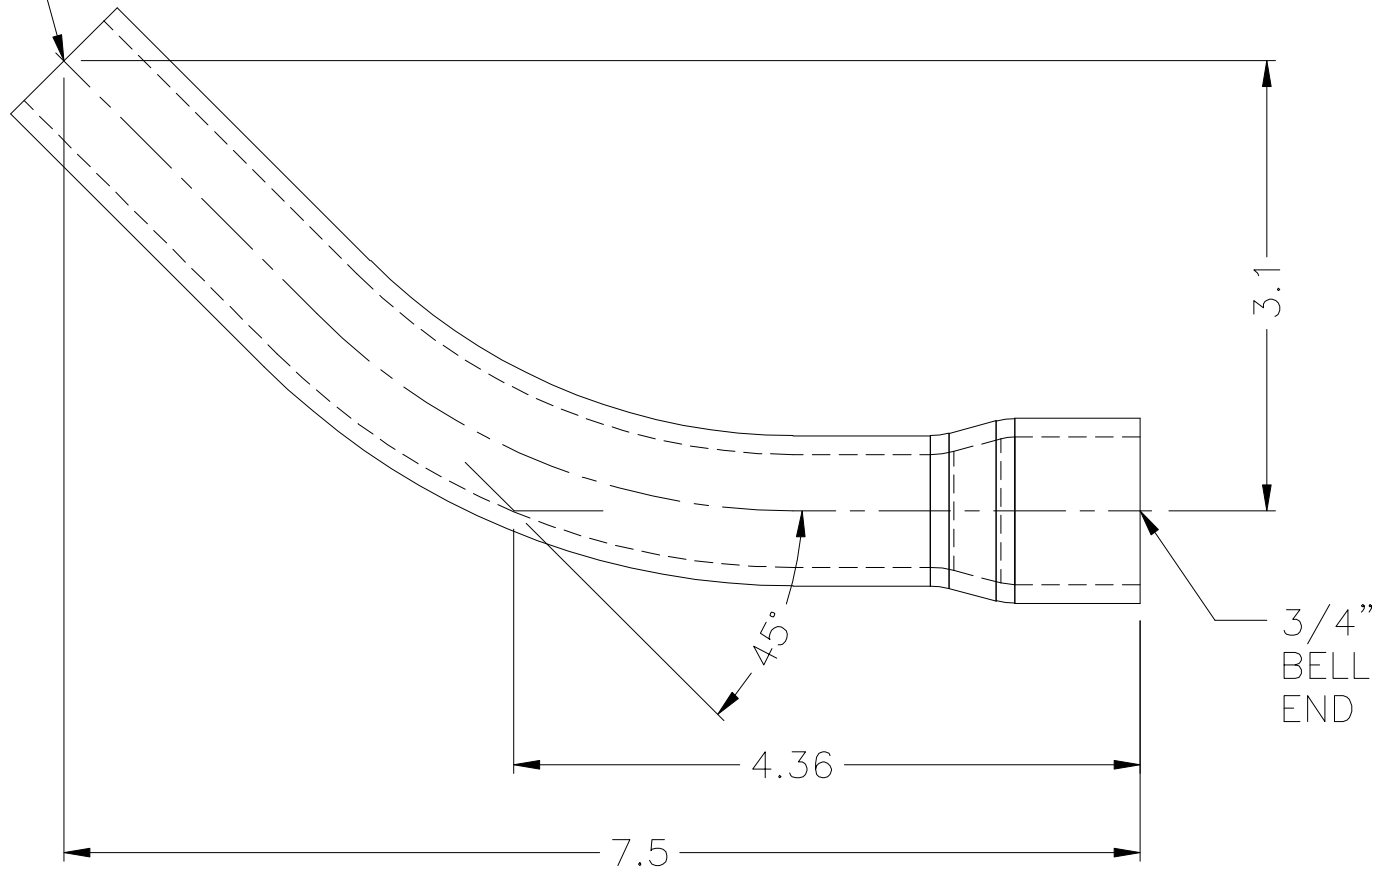

3/4"
PLAIN
END

3/4"
BELL
END

DIMENSIONS SUBJECT TO REVISION W/O NOTICE.

45 DEG. ELBOW (BELL END & PLAIN)
SIZE 3/4"

D01	27APR09	RELEASED - KBL
PLASTIC TRENDS <small>.COM</small>		
56400 Mound Road, Shelby Township, MI 48316 Phone (586) 781-2700 Fax (586) 781-0888		
PRINTED COPIES ARE FOR REFERENCE ONLY		
DATE	27APR09	BY KBL
E022075		