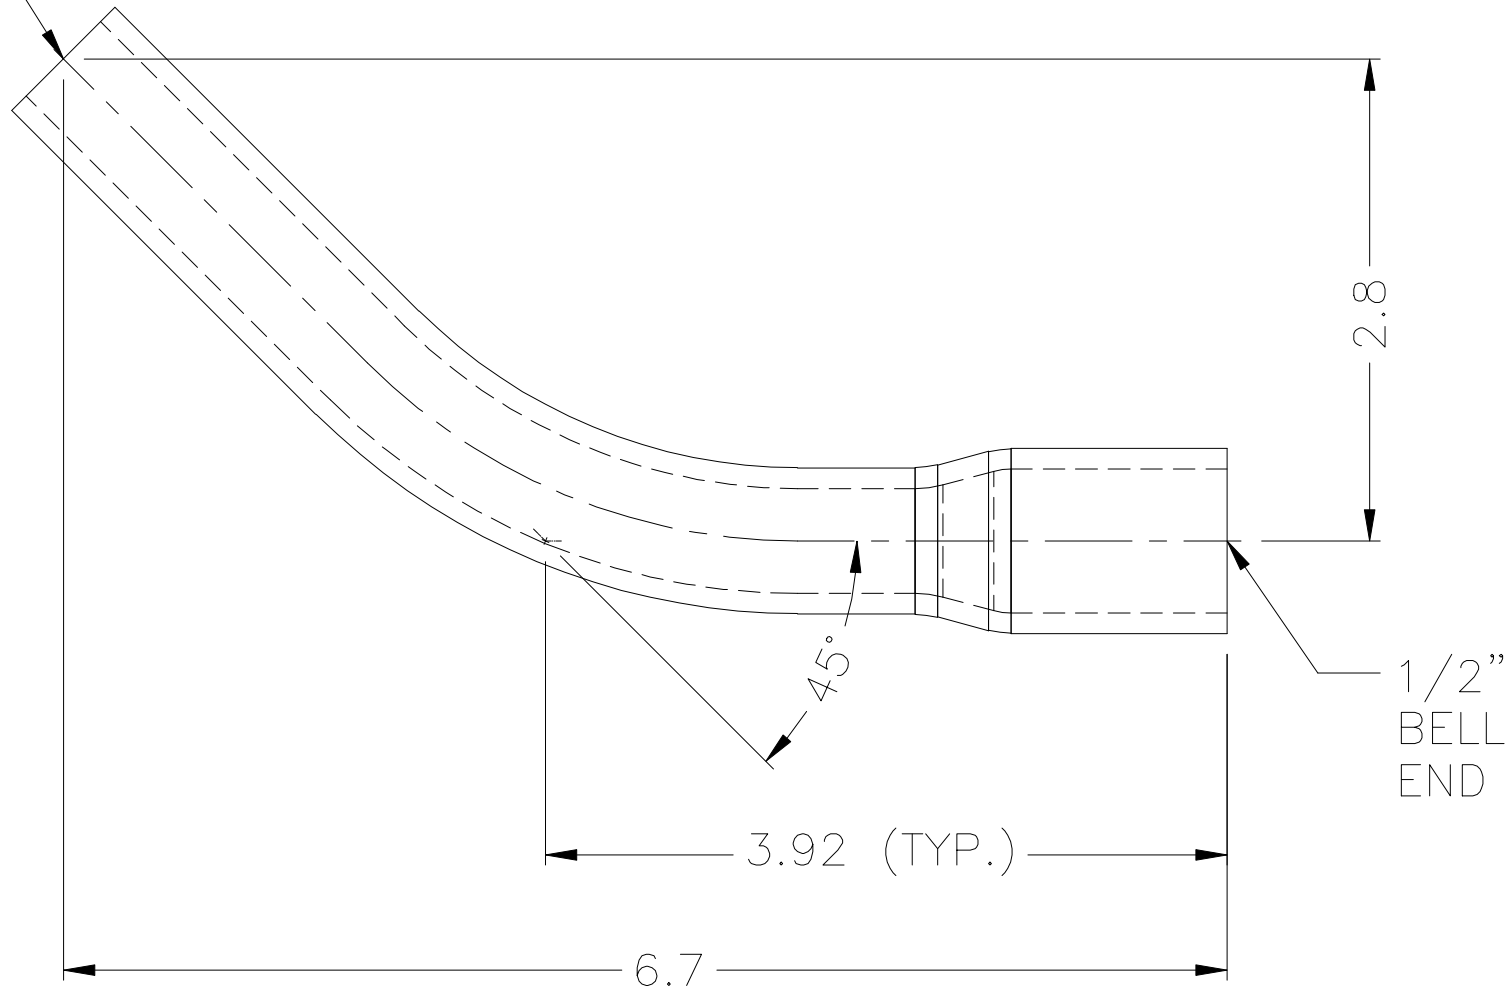

1/2"
PLAIN
END

DIMENSIONS SUBJECT TO REVISION W/O NOTICE.

45 DEG. ELBOW (BELL END & PLAIN)
SIZE 1/2"

D01 27APR09 RELEASED - KBL

PLASTIC TRENDS
.COM

56400 Mound Road, Shelby Township, MI 48316
Phone (586) 781-2700 Fax (586) 781-0888