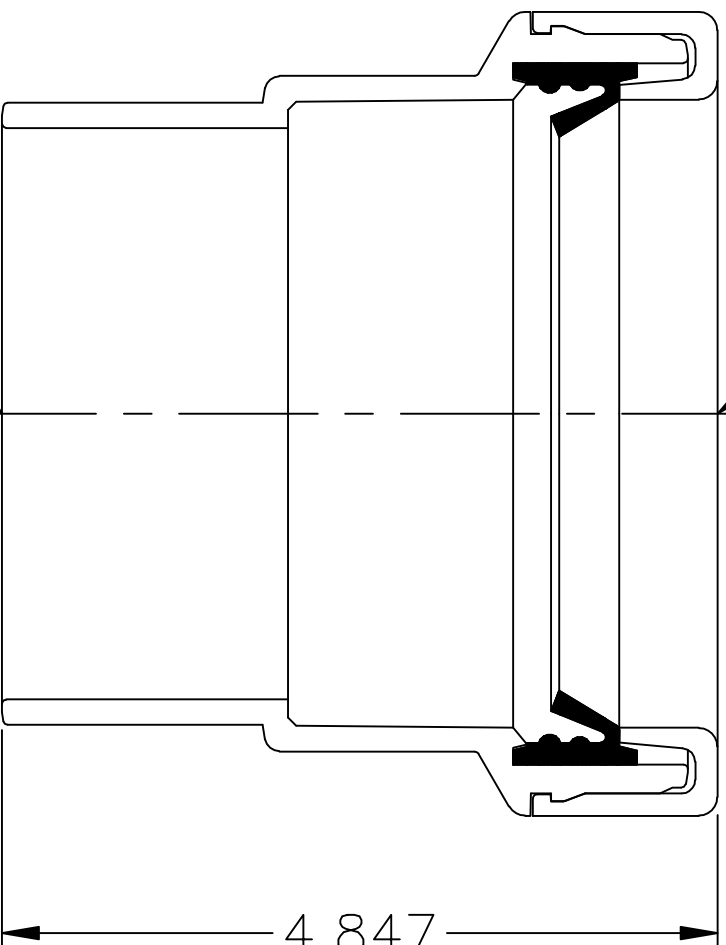

4" SDR-26
GASKETED HUB.

4" SDR-26
S/W SPIGOT.

ADAPTER SDR 26 S/W SPIGOT X SDR-26 GASKET HUB

4X4

A 11FEB08 RELEASED - KBL

PLASTIC TRENDS
.COM

56400 Mound Road, Shelby Township, MI 48316
Phone (596) 781-2700 Fax (596) 781-0998