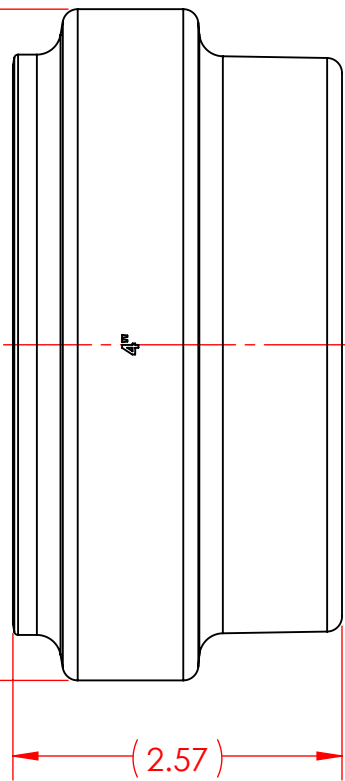

(ϕ 5.24)

4" TRADE SIZE
SDR35 GASKETED
SEWER HUB

SECTION A-A

REF. ASTM D3034
CSA B182.1, 182.2

Part Number	Product Line	Color
G1604	SDR35 US	White
40CAP04G	SDR35 CAN	White

NAPCO PIPE & FITTINGS

56400 Mound Road
Shelby Township, MI 48316
U.S.A.
Phone (800) 232-5690 | Fax (586) 781-0888
CSshelby@napcopipe.com | www.napcopipe.com

**4" CAP
PVC SDR35 GASKETED SEWER
4" (G)**

REFERENCE ONLY

FILE NAME:

G1604.D01