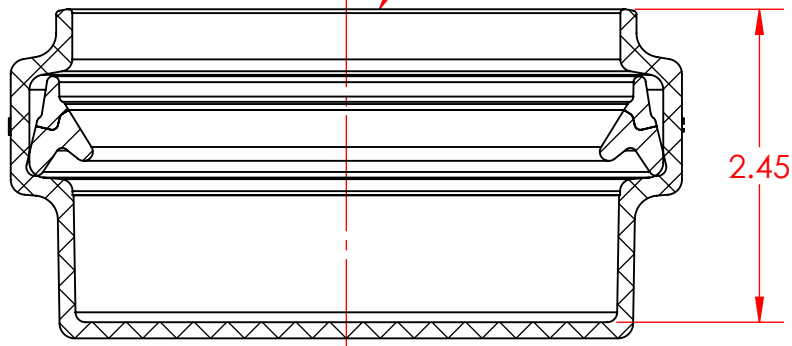

(ϕ 5.24)

4" TRADE SIZE
SDR35 GASKETED
SEWER HUB

SECTION A-A

REF. ASTM D3034
CSA B182.1, 182.2

Part Number	Product Line	Color
G1604	SDR35 US	White
40CAP04G	SDR35 CAN	White

NAPCO PIPE & FITTINGS

56400 Mound Road
Shelby Township, MI 48316
U.S.A.
Phone (800) 232-5690 | Fax (586) 781-0888
CSshelby@napcopipe.com | www.napcopipe.com

**4" CAP
PVC SDR35 GASKETED SEWER
4" (G)**

REFERENCE ONLY

FILE NAME:

G1604.D01