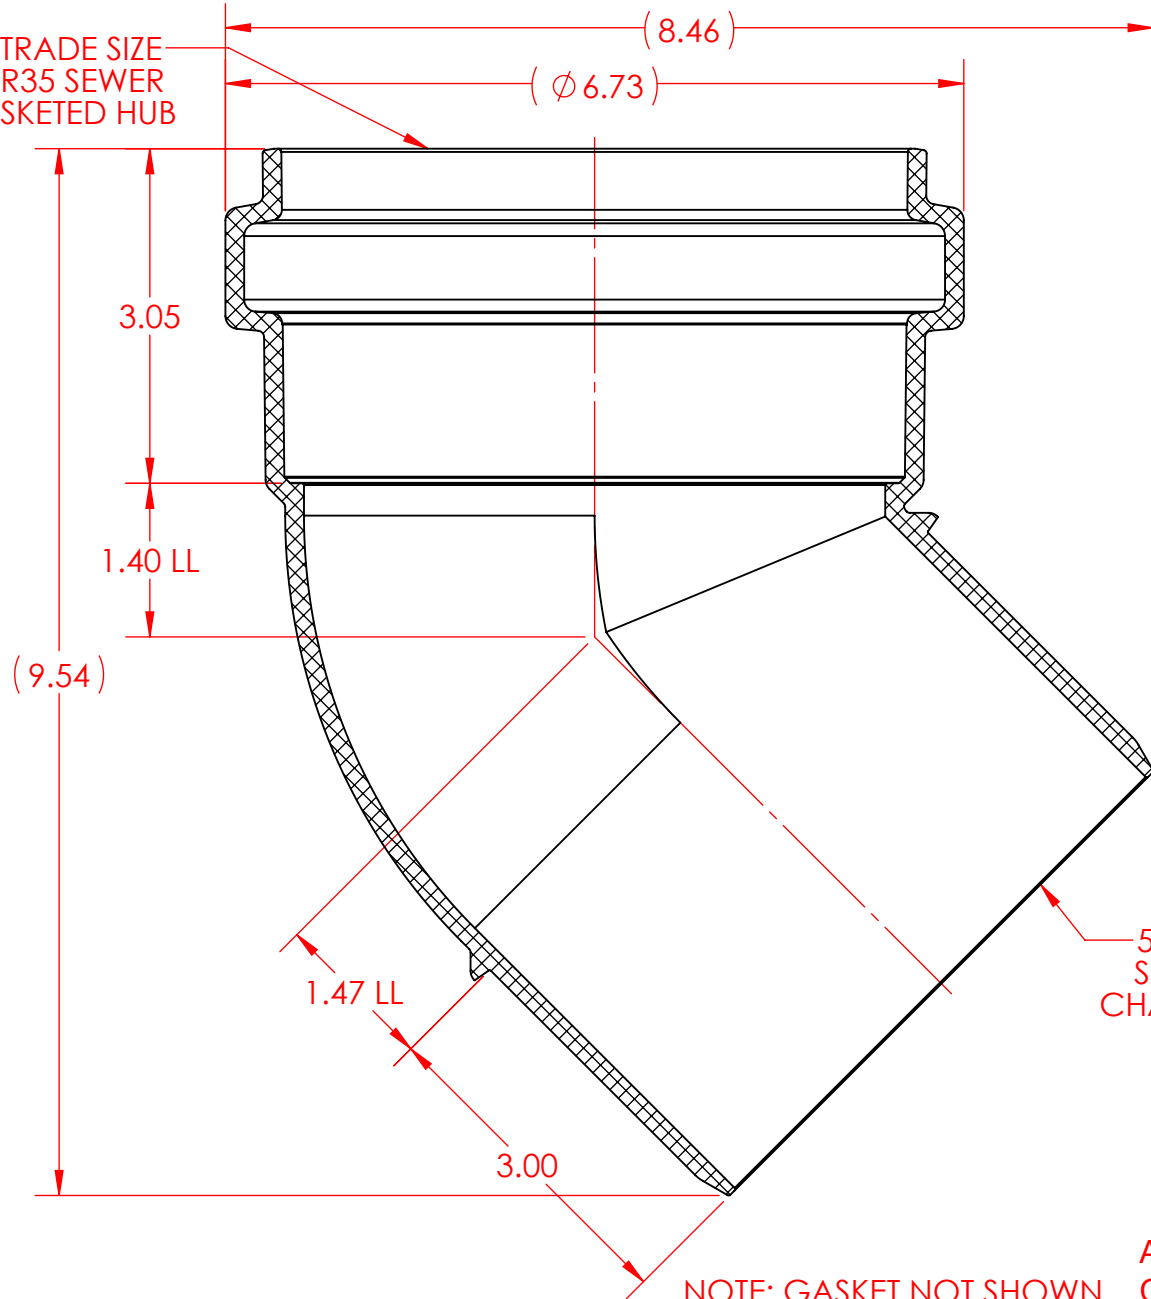

5" TRADE SIZE
SDR35 SEWER
GASKETED HUB

5" TRADE SIZE
SDR35 SEWER
CHAMFER SPIGOT

NOTE: GASKET NOT SHOWN

ASTM D3034
CSA B182.2

5" 1/8 BEND (45) SxG
PVC SDR35 SEWER

5"x 5" SxG

NAPCO PIPE & FITTINGS

56400 Mound Road
Shelby Township, MI 48316
U.S.A.
Phone (800) 232-5690 | Fax (586) 781-0888
CSshelby@napcopipe.com | www.napcopipe.com