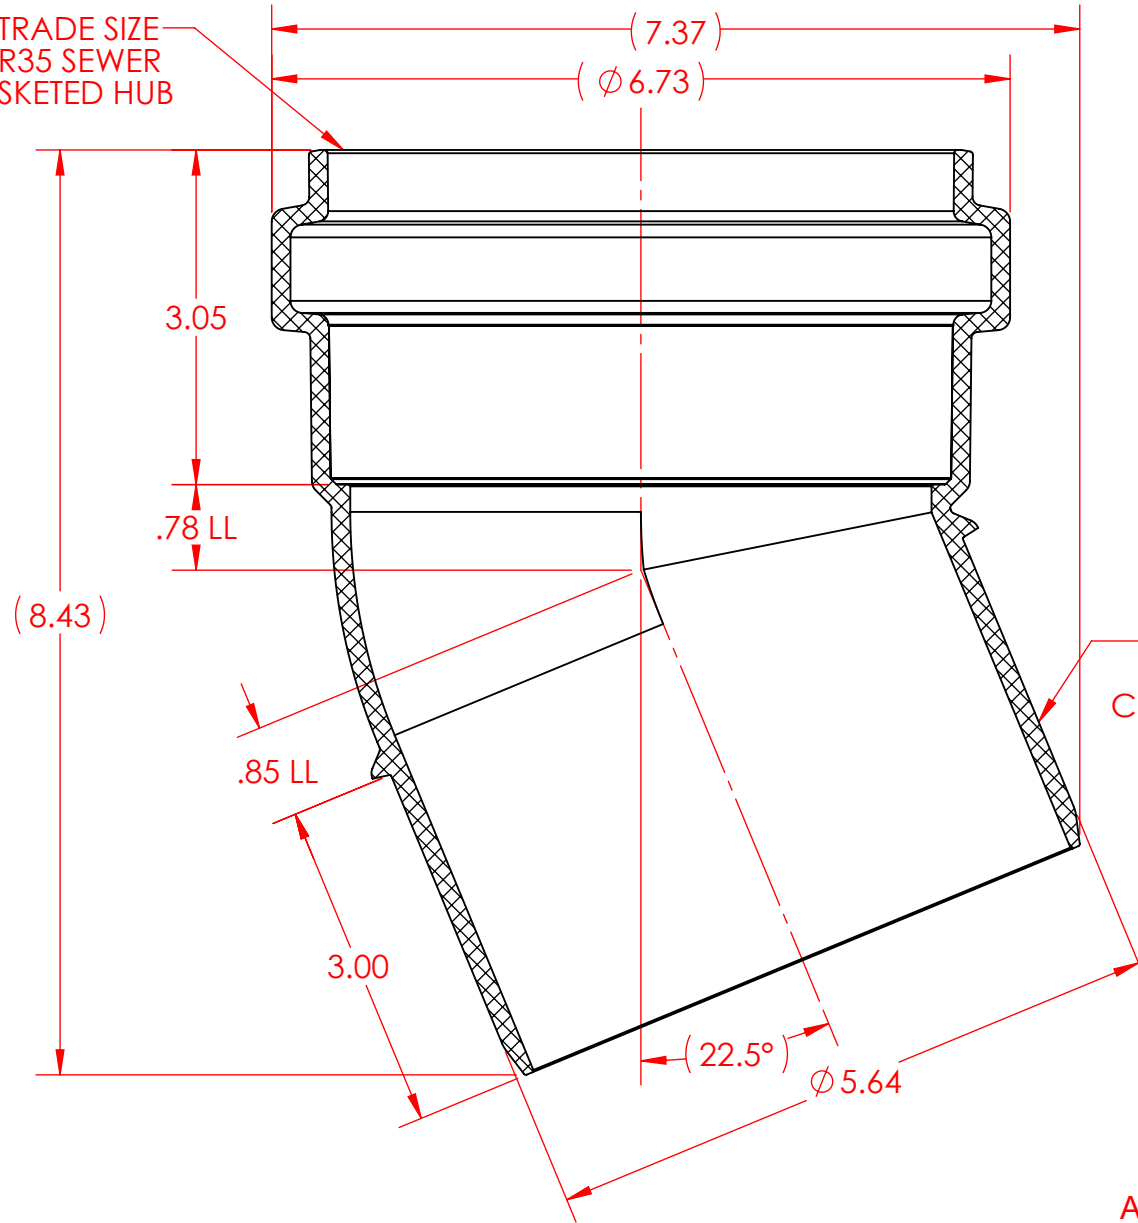

5" TRADE SIZE
SDR35 SEWER
GASKETED HUB

5" TRADE SIZE
SDR35 SEWER
CHAMFER SPIGOT

NOTE: GASKET NOT SHOWN

ASTM D3034
CSA B182.2

5" 1/16 BEND (22.5) SxG
PVC SDR35 SEWER

5"x 5" SxG

NAPCO PIPE & FITTINGS

56400 Mound Road
Shelby Township, MI 48316