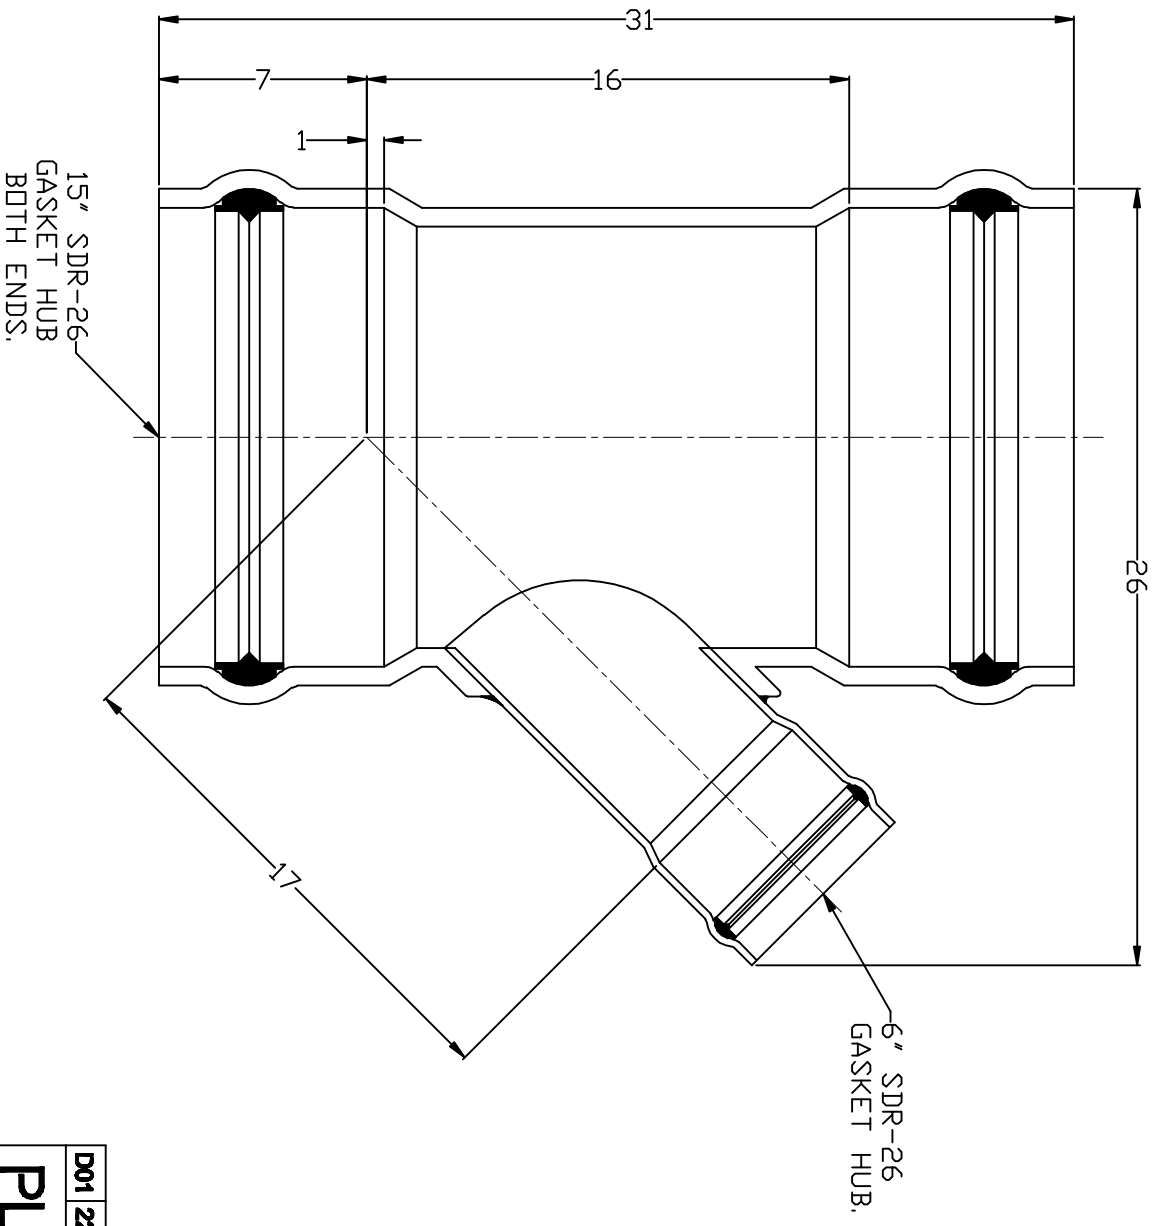

DIMENSIONS SUBJECT TO APPROVAL AND NOTICE.

SDR 26 WYE
15X15X6

D01 22JUL09 RELEASED - KBL

PLASTIC TRENDS
.COM

56400 Mound Road, Shelby Township, MI 48316
Phone (596) 781-2700 Fax (596) 781-0988

PRINTED COPIES ARE FOR REFERENCE ONLY
DATE 22JUL09 BY KBL